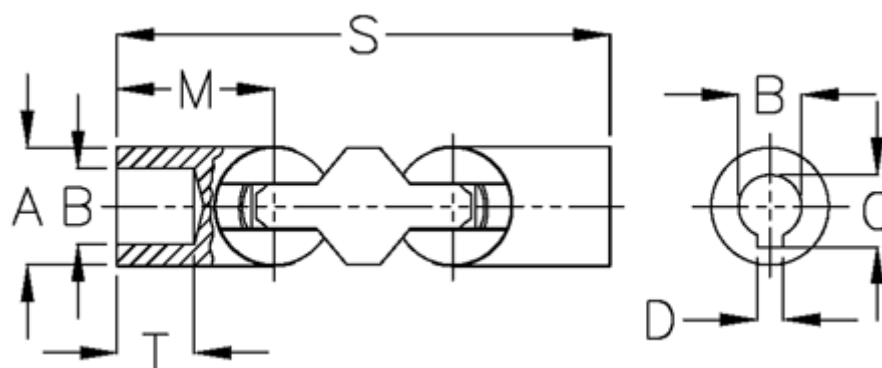

Article number: 07860303

Description: Ball joint, double 0.860.303
0.860.303

Measures

A	= 60
B H7	= 35
C	= 38.3
D	= 10
M	= 82.5
s	= 237
T	= 42